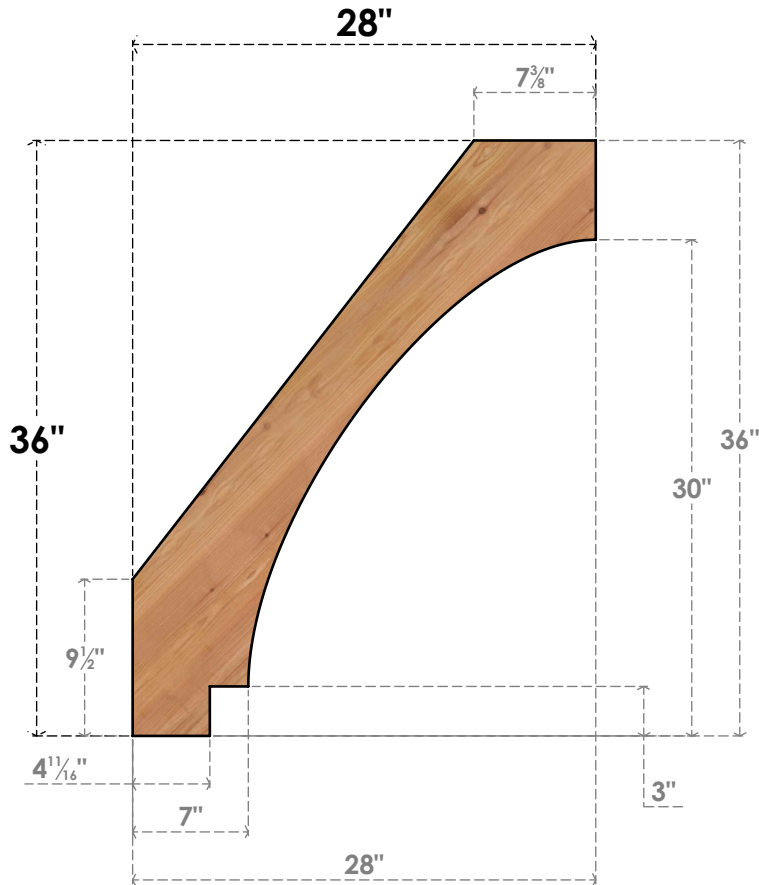

BRC04X28X36IMP00SWR

3 1/2"W X 28"D X 36"H IMPERIAL SMOOTH BRACE, WESTERN RED CEDAR

SIDE

FRONT

EKENA MILLWORK
 2300 WEST MAIN ST.
 CLARKSVILLE, TX 75426
 TOLL FREE: 866-607-0453
 WWW.EKENAMILLWORK.COM

NOTES