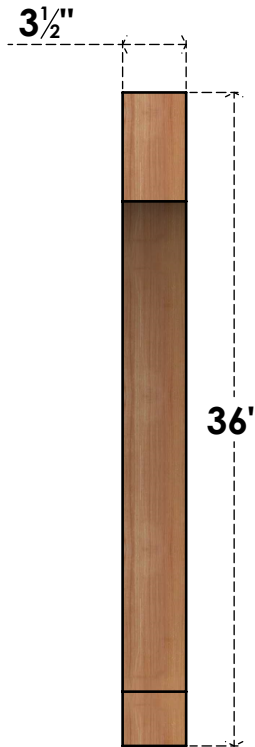

BRC04X28X36IMP00SWR

3 1/2"W X 28"D X 36"H IMPERIAL SMOOTH BRACE, WESTERN RED CEDAR

SIDE

FRONT

EKENA MILLWORK
 2300 WEST MAIN ST.
 CLARKSVILLE, TX 75426
 TOLL FREE: 866-607-0453
 WWW.EKENAMILLWORK.COM

NOTES

1. INSTALLATION TO BE COMPLETED IN ACCORDANCE WITH MANUFACTURER'S SPECIFICATIONS.
2. DRAWING MAY NOT BE TO SCALE
3. THIS DRAWING IS INTENDED FOR DESIGN AND PLANNING PURPOSES ONLY.
4. ALL INFORMATION CONTAINED HEREIN WAS CURRENT AT THE TIME OF DEVELOPMENT BUT MUST BE REVIEWED AND APPROVED BY THE PRODUCT MANUFACTURER TO BE CONSIDERED ACCURATE.
5. PRODUCTS ARE NOT KILN DRIED. THIS ITEM IS UNIQUE AND WILL CONTAIN THE NATURAL VARIATIONS THAT THE WOOD SPECIES OFFERS. THIS MAY RESULT IN VARIATIONS UP TO 1/4"